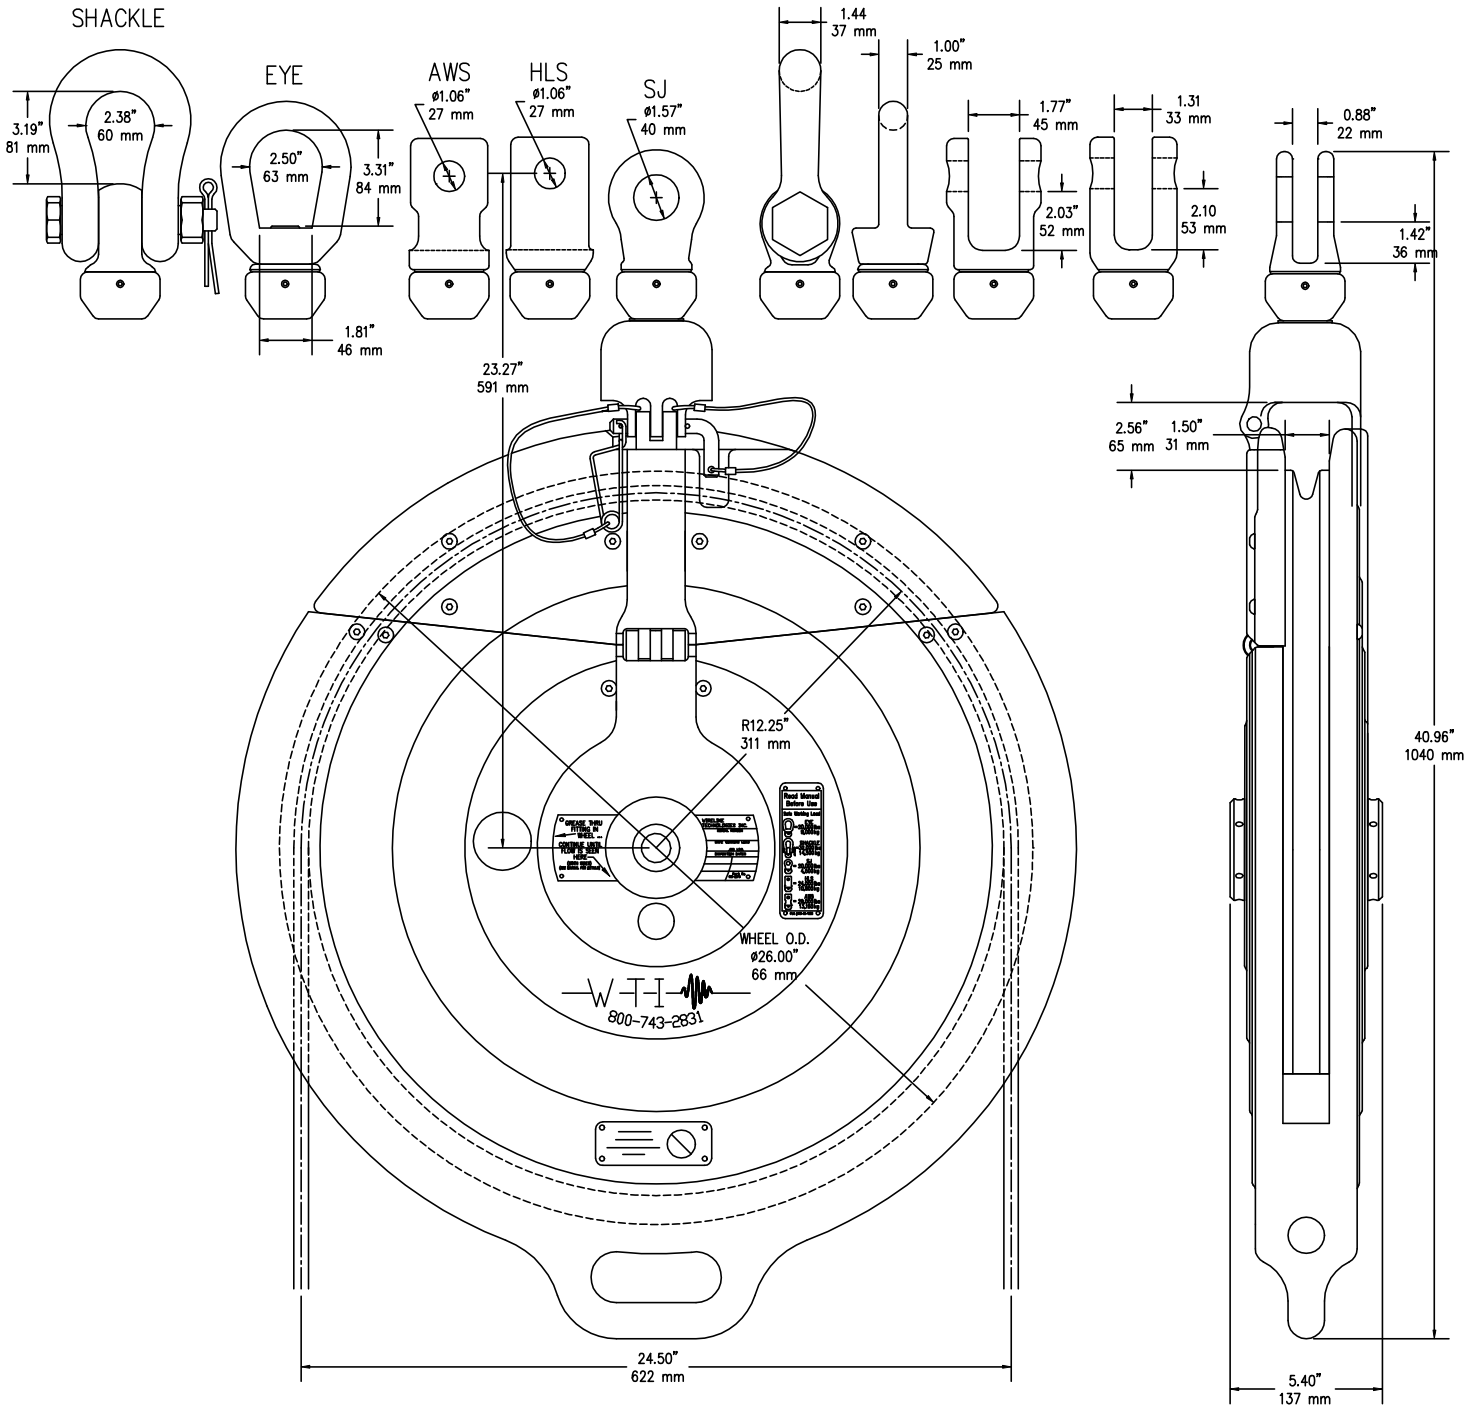

26" RIGGING SHEAVE

2140 NORTH REDWOOD ROAD #60
 SALT LAKE CITY, UTAH 84116
 TEL. (801) 323-5533 FAX. (801) 323-7033